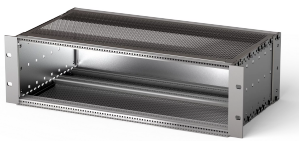

EuropacPRO 19" Subrack Kit for Backplane, Shielded, 6 U, 415 mm

KATALOGNUMMER

24563-445

EMC Shielded subrack for backplane mounting, rear side covered by a rear panel.

CERTIFIERINGAR

DESIGN

Subrack with side panel type F ("flexible"), front 19" bracket included, depth-adjustable 19" bracket sold separately (not included in items delivered)

Supplied as space-saving flat-pack

Modifications such as cutouts, different finishes or dimensions available

EMC of approximately 40 dB at 1 GHz, 30 dB at 2 GHz, assuming that the front is covered with shielded front panels, testing in accordance with VG 95373 part 15