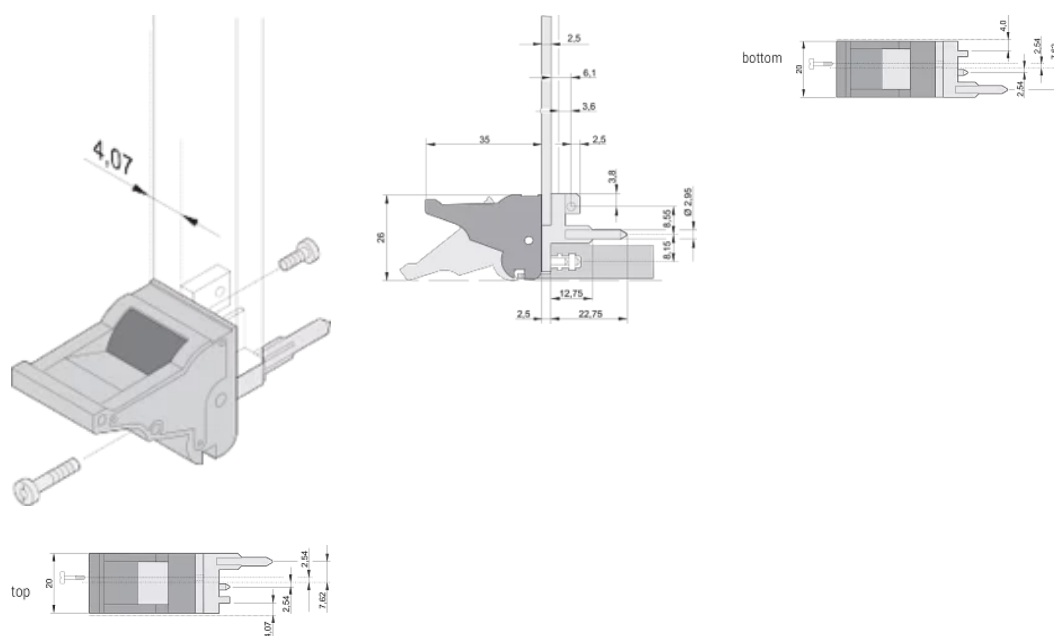

Handtagstyp: IEL; Undre front; Övre bakre I/O

Brandklassning: UL® 94V-0

Färg: Grå

Uppfyller: EN 45545-2

Material: Polykarbonat

Produkttyp: Handtag

Typ: Införare/utdragare, standard

Fungerar med: Frontpaneler

YTTERLIGARE PRODUKTINFORMATION

Please order Coding pegs and Microswitch separately.

DIAGRAMS

VARNING

nVent produkter ska installeras och användas endast så som anges i nVents bruksanvisning och utbildningsmaterial. Bruksanvisningar är tillgängliga på www.nvent.com och från din nVent kundtjänstrepresentant. Felaktig installation, missbruk, felapplicering eller annan brist i att helt följa nVents instruktioner och varningar kan orsaka att produkten brister, egendomsskador, allvarliga kroppsskador och dödsfall och/eller ogiltigförklara din garanti.