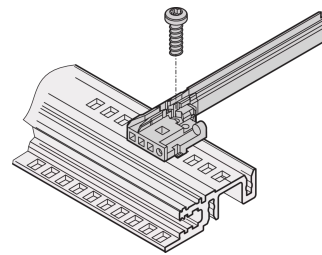

# Guide Rail With Coding for CompactPCI/ VME64x, PC, 280 mm, 2.5 mm Groove Width, Multi-Piece, Grey/Silver, 10 Pieces

### KATALOGNUMMER

**24568-341**

New generation of With Coding type guide rails for PCBs or plug-in units. Forms a reliable interface between the subrack mechanics and the sub-assemblies. With the optimized design and the new high quality plastic material not just the stability was significantly increased, but also the fire safety properties improved. Which means the material ensures a low flammability, low smoke toxicity and density and fulfills the EN 45545-2 (Fire Safety in Railway Vehicle) requirements sets R22, R23 and R24 with the

### DESIGN

NEW generation with coding type plastic guide rails for reliable retention of PCBs or plug-in units

Significantly increased stability, due to a optimized design and high quality material (PC)