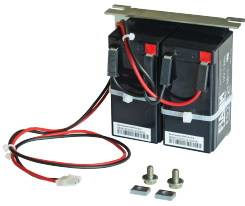

## Data Solutions

Battery pack: Prepared for integration into door box; 1200 charging cycles, supports opening for 8 doors, 14.7 VDC charging voltage via door plate, ambient temperature -15 °C ... +50 °C.

## DESIGN

Ambient temperature -15 °C ... +50 °C

Prepared for integration into door box

14.7 VDC charging voltage via door plate

1200 charging cycles

Upports opening for 8 doors