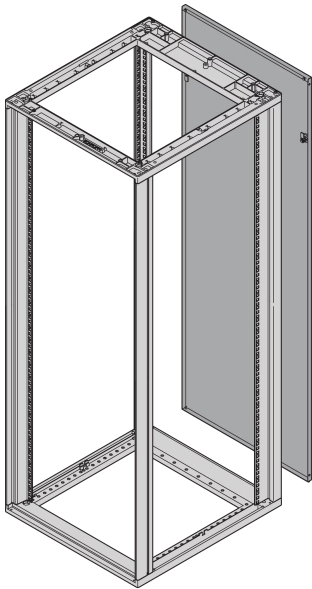

Novastar Rear Panel Full Height

Power Utilities

Steel Rear Panel for aluminum extruded enclosure is connected with 2 twist-locking catches (Torx T30, with 1/4 turn).

CERTIFICATIONS

FEATURES

Incl. grounding

2 twist-locking catches (Torx T30, with 1/4 turn)

St, 1 mm

SPECIFICATIONS

Table 1/1

Catalog Number	Height	Width	Color	Color Code	Product Type	Type
----------------	--------	-------	-------	------------	--------------	------

25230-370	323 mm	553 mm	Black Grey	RAL 7021	Cabinet/Rack Panel	Rear Panel
26230-370	323 mm	553 mm	Light Grey	RAL 7035	Cabinet/Rack Panel	Rear Panel
25230-371	422 mm	553 mm	Black Grey	RAL 7021	Cabinet/Rack Panel	Rear Panel
26230-371	422 mm	553 mm	Light Grey	RAL 7035	Cabinet/Rack Panel	Rear Panel
25230-147	1345 mm	553 mm	Black Grey	RAL 7021	Cabinet/Rack Panel	Rear Panel
25230-372	555 mm	553 mm	Black Grey	RAL 7021	Cabinet/Rack Panel	Rear Panel
25230-373	733 mm	553 mm	Black Grey	RAL 7021	Cabinet/Rack Panel	Rear Panel
25230-374	911 mm	553 mm	Black Grey	RAL 7021	Cabinet/Rack Panel	Rear Panel
25230-375	1133 mm	553 mm	Black Grey	RAL 7021	Cabinet/Rack Panel	Rear Panel
25230-376	1534 mm	553 mm	Black Grey	RAL 7021	Cabinet/Rack Panel	Rear Panel
25230-377	1711 mm	553 mm	Black Grey	RAL 7021	Cabinet/Rack Panel	Rear Panel
25230-378	1933 mm	553 mm	Black Grey	RAL 7021	Cabinet/Rack Panel	Rear Panel
25230-379	2111 mm	553 mm	Black Grey	RAL 7021	Cabinet/Rack Panel	Rear Panel
26230-147	1345 mm	553 mm	Light Grey	RAL 7035	Cabinet/Rack Panel	Rear Panel
26230-372	555 mm	553 mm	Light Grey	RAL 7035	Cabinet/Rack Panel	Rear Panel
26230-373	733 mm	553 mm	Light Grey	RAL 7035	Cabinet/Rack Panel	Rear Panel
26230-374	911 mm	553 mm	Light Grey	RAL 7035	Cabinet/Rack Panel	Rear Panel
26230-375	1133 mm	553 mm	Light Grey	RAL 7035	Cabinet/Rack Panel	Rear Panel
26230-376	1534 mm	553 mm	Light Grey	RAL 7035	Cabinet/Rack Panel	Rear Panel