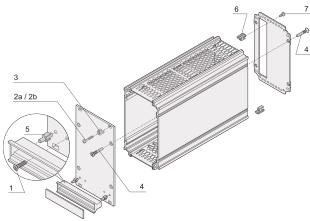

Монтажный комплект для сборки 5 кассет

CATALOG NUMBER

24812-100

Mounting kit to build up 5 front type plug in units together consist out of front panel, rear panel, side panel, cover plate and handle

FEATURES

Mounting kit to build up 5 front type plug in units together consist out of front panel, rear panel, side panel, cover plate and handle

The assembly set consists of the picture position numbers 1, 2b, 3, 4 and 5

PRODUCT ATTRIBUTES

Product Type: Монтажные детали

Type: Mounting Kit

Works With: Frame Type Plug-In Unit

Package Quantity: 5

ADDITIONAL PRODUCT DETAILS

The 5 parts of this monting kit can be ordered as single order items with quantity 100. Items 24560-179, 21101-101, 21100-464, 24812-501 and 21101-239