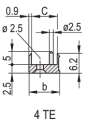

3 HE

6 HE

4 TE

5 TE

Сменный модуль, с черной ручкой IEL для вставки/извлечения, 6 U, монтаж спереди. U-образная передняя панель обеспечивает экранирование с помощью текстильного уплотнителя.

CERTIFICATIONS