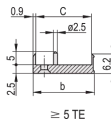

3 HE

6 HE

4 TE

5 TE

Сменный модуль, с черной ручкой IEL для вставки/извлечения, 6 U, монтаж спереди. U-образная передняя панель обеспечивает экранирование с помощью текстильного уплотнителя.

CERTIFICATIONS