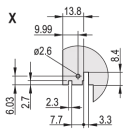

3 HE

6 HE

4 TE

5 TE

Сменный модуль, с черной ручкой IEL для вставки/извлечения, 6 U, монтаж спереди. U-образная передняя панель обеспечивает экранирование с помощью текстильного уплотнителя.

CERTIFICATIONS