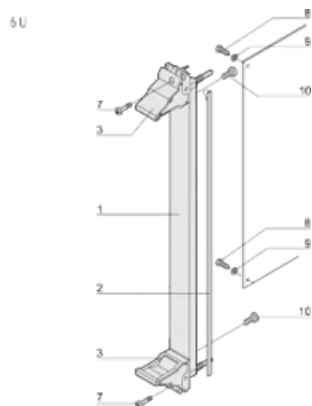

PRODUCT ATTRIBUTES

Rack Width: 6HP

Package Quantity: 1

Handle Type: IEL

Mounting: Screw-on Front; Screw-on Rear IO

Gasket Type: Textile EMC

Front Finish: Anodized

Rear Finish: Etched

Treated Edges: Нет

Complies With: IEC 60297-3-102; IEEE 1101.10; IEC 60297-3-103; IEEE 1101.1/11

EMC Shielding: Да

Finish: Anodized; Passivated

Высота мм (H): 261.8mm

Material: Алюминий

Product Type: Передняя панель

Rack Height: 6U

Type: Front Panel with Handle (PIU)

Ширина мм (W): 30.1mm

Gross Weight: 0.145kg

DIAGRAMS

WARNING

nVent products shall be installed and used only as indicated in nVent's product instruction sheets and training materials. Instruction sheets are available at www.nvent.com and from your nVent customer service representative. Improper installation, misuse, misapplication or other failure to completely follow nVent's instructions and warnings may cause product malfunction, property damage, serious bodily injury and death and/or void your warranty.