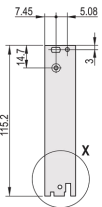

**Комплект сменных модулей с ручкой IEL,
экранированный, черный, высота 6 U,
ширина стойки 6 HP**

CATALOG NUMBER

20848-594

3 HE

6 HE

4 TE

5 TE

Сменный модуль, с черной ручкой IEL для вставки/извлечения, 6 U, монтаж спереди. U-образная передняя панель обеспечивает экранирование с помощью текстильного уплотнителя.

PRODUCT ATTRIBUTES

Rack Width: 6HP

Package Quantity: 1

Handle Type: IEL

Mounting: Screw-on Front; Screw-on Rear IO

Gasket Type: Textile EMC

Front Finish: Anodized

Rear Finish: Etched

Treated Edges: Нет

Complies With: IEC 60297-3-102; IEEE 1101.10; IEC 60297-3-103; IEEE 1101.1/11

EMC Shielding: Да

Finish: Anodized; Passivated

Высота мм (H): 261.8mm

Material: Алюминий

Product Type: Передняя панель

Rack Height: 6U

Type: Front Panel with Handle (PIU)

Ширина мм (W): 30.1mm

Gross Weight: 0.145kg

DIAGRAMS

WARNING

nVent products shall be installed and used only as indicated in nVent's product instruction sheets and training materials. Instruction sheets are available at www.nvent.com and from your nVent customer service representative. Improper installation, misuse, misapplication or other failure to completely follow nVent's instructions and warnings may cause product malfunction, property damage, serious bodily injury and death and/or void your warranty.