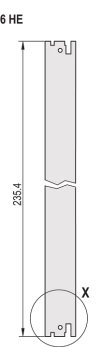

**Комплект сменных модулей с ручкой IEL,
экранированный, черный, высота 6 U,
ширина стойки 6 HP**

CATALOG NUMBER

20848-594

3 HE

6 HE

4 TE

5 TE

Сменный модуль, с черной ручкой IEL для вставки/извлечения, 6 U, монтаж спереди. U-образная передняя панель обеспечивает экранирование с помощью текстильного уплотнителя.

PRODUCT ATTRIBUTES

Rack Width: 6HP

Package Quantity: 1

Handle Type: IEL

Mounting: Screw-on Front; Screw-on Rear IO

Gasket Type: Textile EMC

Front Finish: Anodized

Rear Finish: Etched

Treated Edges: Нет

Complies With: IEC 60297-3-102; IEEE 1101.10; IEC 60297-3-103; IEEE 1101.1/11

EMC Shielding: Да

Finish: Anodized; Passivated

Высота мм (H): 261.8mm

Material: Алюминий

Product Type: Передняя панель

Rack Height: 6U

Type: Front Panel with Handle (PIU)

Ширина мм (W): 30.1mm

Gross Weight: 0.145kg

DIAGRAMS

WARNING

nVent products shall be installed and used only as indicated in nVent's product instruction sheets and training materials. Instruction sheets are available at www.nvent.com and from your nVent customer service representative. Improper installation, misuse, misapplication or other failure to completely follow nVent's instructions and warnings may cause product malfunction, property damage, serious bodily injury and death and/or void your warranty.