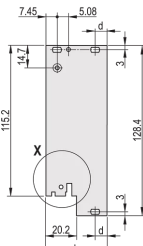

**Комплект сменных модулей с ручкой IEL,
экранированный, черный, высота 6 U,
ширина стойки 6 HP**

CATALOG NUMBER

20848-594

3 HE

6 HE

4 TE

5 TE

Сменный модуль, с черной ручкой IEL для вставки/извлечения, 6 U, монтаж спереди. U-образная передняя панель обеспечивает экранирование с помощью текстильного уплотнителя.

PRODUCT ATTRIBUTES

Rack Width: 6HP

Package Quantity: 1

Handle Type: IEL

Mounting: Screw-on Front; Screw-on Rear IO

Gasket Type: Textile EMC

Front Finish: Anodized

Rear Finish: Etched

Treated Edges: Нет

Complies With: IEC 60297-3-102; IEEE 1101.10; IEC 60297-3-103; IEEE 1101.1/11

EMC Shielding: Да

Finish: Anodized; Passivated

Высота мм (H): 261.8mm

Material: Алюминий

Product Type: Передняя панель

Rack Height: 6U

Type: Front Panel with Handle (PIU)

Ширина мм (W): 30.1mm

Gross Weight: 0.145kg

DIAGRAMS

WARNING

nVent products shall be installed and used only as indicated in nVent's product instruction sheets and training materials. Instruction sheets are available at www.nvent.com and from your nVent customer service representative. Improper installation, misuse, misapplication or other failure to completely follow nVent's instructions and warnings may cause product malfunction, property damage, serious bodily injury and death and/or void your warranty.