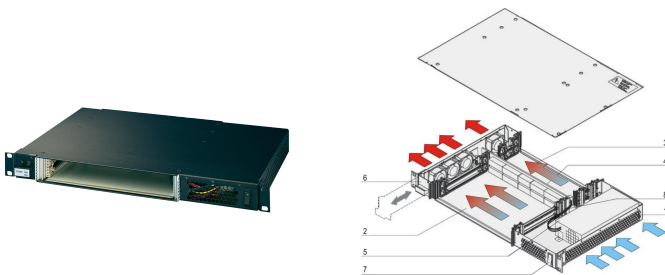

# VME64x System, 1 U, 2 Slot, ATX PSU

## CATALOG NUMBER

**20836-145**

VME64x system for 2 horizontally mounted VME64x boards 6 U, 160 mm. Rear I/ O option. The power for the system is supplied by an open frame power supply. A hot swap fan tray with 4 fans guarantee an excelant cooling.

## FEATURES

System in accordance with IEC 60297-3-101, 102, 103; IEEE 1101.1, 1101.10/11; backplane conforms to VITA 1.1-1997

ATX PSU, 250 W

Backplane VME64x, 2 slot, 6 U, with P0 plug

Heat dissipation by a fan tray with 4 fans, cooling from right to left side side; fan monitoring and voltage dispaly

## PRODUCT ATTRIBUTES

Product Type: System

Number of Slots: 2

Type: 19" Rack Mount

Backplane Type: 6 U VME64 Extension

Data Transfer: VME64; VME2eSST

Power per Slot: 30W

Input Voltage AC: 100 – 240V