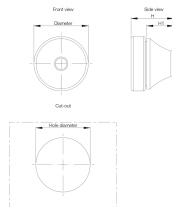

, CED

The rubber cable gland is easy to mount, and, cables and pipes can be pulled through easily without tools, ensuring that the enclosure's protection degree is maintained.

FEATURES

Description: The rubber grommet is very simple to use. The installation does not require tools, which in turn means lower work cost. The "pushout" membrane is a permanent seal until it is penetrated by a cable or pipe. Suitable for holes in materials of 0.5 to 4 mm thickness.

Table 1/1

Catalog Number	Высота мм (H)	Ширина мм (W)	Глубина мм (D)	Height 1 (H1)	Diameter	Cable Diameter Range
CED12	20mm	20mm	12.8mm	5.6mm	20mm	4 – 7mm
CED16	21mm	21mm	17.7mm	11mm	21mm	5 – 9mm
CED20	25.5mm	25.5mm	20mm	13.4mm	25.5mm	8 – 13mm
CED25	30.5mm	30.5mm	21.3mm	15.3mm	30.5mm	11 – 17mm
CED32	38.5mm	38.5mm	24.6mm	18.6mm	38.5mm	15 – 20mm
CED40	48.5mm	48.5mm	29.5mm	21.7mm	48.5mm	19 – 28mm
CED50	60.5mm	60.5mm	34.8mm	25mm	60.5mm	27 – 35mm