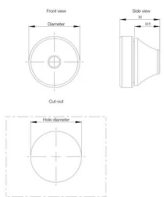

SPECIFICATIONS

Material:	EPDM
Color:	Light Gray
Color Code:	RAL 7035
Finish:	Smooth

Table 1/1

Catalog Number	Высота мм (H)	Ширина мм (W)	Глубина мм (D)	Height 1 (H1)	Diameter	Cable Diameter Range
CED12	20mm	20mm	12.8mm	5.6mm	20mm	4 – 7mm
CED16	21mm	21mm	17.7mm	11mm	21mm	5 – 9mm
CED20	25.5mm	25.5mm	20mm	13.4mm	25.5mm	8 – 13mm
CED25	30.5mm	30.5mm	21.3mm	15.3mm	30.5mm	11 – 17mm
CED32	38.5mm	38.5mm	24.6mm	18.6mm	38.5mm	15 – 20mm
CED40	48.5mm	48.5mm	29.5mm	21.7mm	48.5mm	19 – 28mm
CED50	60.5mm	60.5mm	34.8mm	25mm	60.5mm	27 – 35mm

DIAGRAMS

WARNING

nVent products shall be installed and used only as indicated in nVent's product instruction sheets and training materials. Instruction sheets are available at www.nvent.com and from your nVent customer service representative. Improper installation, misuse, misapplication or other failure to completely follow nVent's instructions and warnings may cause product malfunction, property damage, serious bodily injury and death and/or void your warranty.