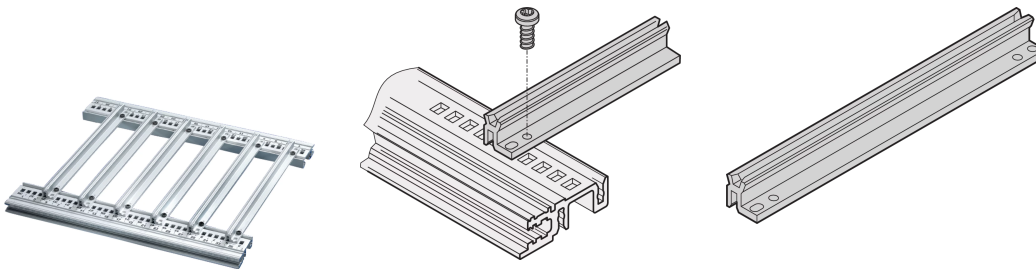

Guide Rail Accessory Type for Heavy PCBs, Extra Strong, Aluminum, 280 mm, 2.5 mm Groove Width, Silver

NUMĂR DE CATALOG

34564-883

This reinforced guide rail for heavy PCBs of the type accessory, forms a reliable interface between the subrack mechanics and the sub-assemblies. The guide rails can additionally be bolted to the horizontal

CERTIFICATIONS

CARACTERISTICI

For especially heavy PCBs, plug-in units or frame type plug-in units

Mounting, for bolting to type H (heavy) and type R (rugged) horizontal rails only

Aluminium profile

ATTRIBUTE PRODUS

Package Quantity: 1

Board Depth: 280mm

Groove Width: 2.5

Color: Silver

Finish: Anodized

Material: Aluminiu

Product Family: EuropacPRO; RatiopacPRO; RatiopacPRO AIR; CompacPRO; PropacPRO; MultipacPRO; Inpac

Product Type: Guide Rail

Type: Heavy Duty

Works With: Subracks; Cases; Chassis

DETALII SUPLIMENTARE DESPRE PRODUS

Delivery is exclusively in standard pack quantity.

Please take into consideration that deliveries may be carried out in the stated SPQs (SPQ, e.g. 5 pieces, 10 pieces, 50 pieces, etc.). Differing order quantities (e.g. 2 pieces) may be changed to the next possible delivery quantity = Standard Pack Quantity.