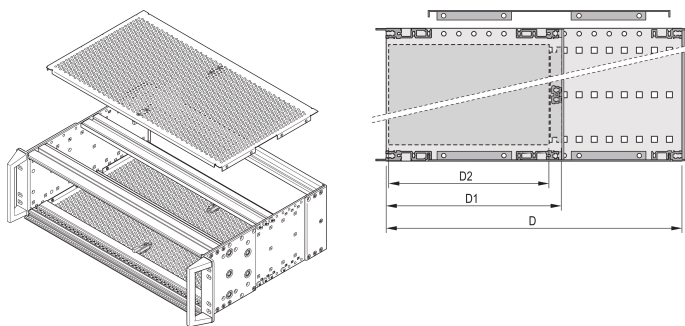

# EuropacPRO Cover Plate for Bolting to Rugged Side Panel, 84 HP, 277.75 mm

## NUMĂR DE CATALOG

**24568-036**

A cover plate is used for electromagnetic shielding or as mechanical protection.

## ATTRIBUTE PRODUS

Depth: 277.75mm

Package Quantity: 2

Finish: Passivated

Material: Aluminiu

Product Family: EuropacPRO

Product Type: Cover Plate

Rack Width: 84HP