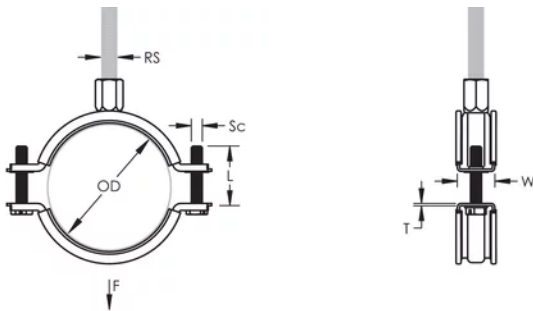

Longer ears position the screw farther from the hanger, improving tool clearance when the screw is tightened

Combination nut can be attached to M8 or M10 threaded rod, simplifying material handling

Screw length has been optimized to accommodate an increased pipe range, reducing inventory

## ATRIBUTE PRODUS

---

Article Number: 586316

Material: EPDM-SBR Rubber;Stainless Steel 316L (EN 1.4404)

Finish: Electropolished

Color: Black

Temperature: -50 to 110 °C

Outer Diameter (OD): 128 - 138 mm

Rod Size (RS): M8;M10

Width (W): 23 mm

Thickness (T): 2 mm

Screw Diameter (Sc): 6

Screw Length (L): 37mm

Static Load: 1700N

## DIAGRAMS

---