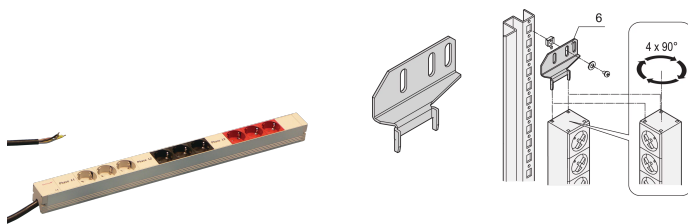

Socket Strip, SCHUKO, 3-Phase, 9 Sockets

NÚMERO DE CATÁLOGO

60110-219

Modular, compact PDU with SCHUKO outlets and 3-phase connection.

CERTIFICATIONS

CARACTERÍSTICAS

In accordance with DIN 57620

Socket strips with SCHUKO sockets, 3-phase

Connecting cable 2 m, open end with ferrules

3 phases, 16 A per phase

Socket strips can be rotated through all four directions (in 90° increments) during installation

Installation height 1 U

Vertical mounting

CARATERÍSTICAS DO PRODUTO

Product Type: Socket Strip

Tipo de soquete: SCHUKO

Socket Quantity: 9

Cor: Grey; Black; Vermelho