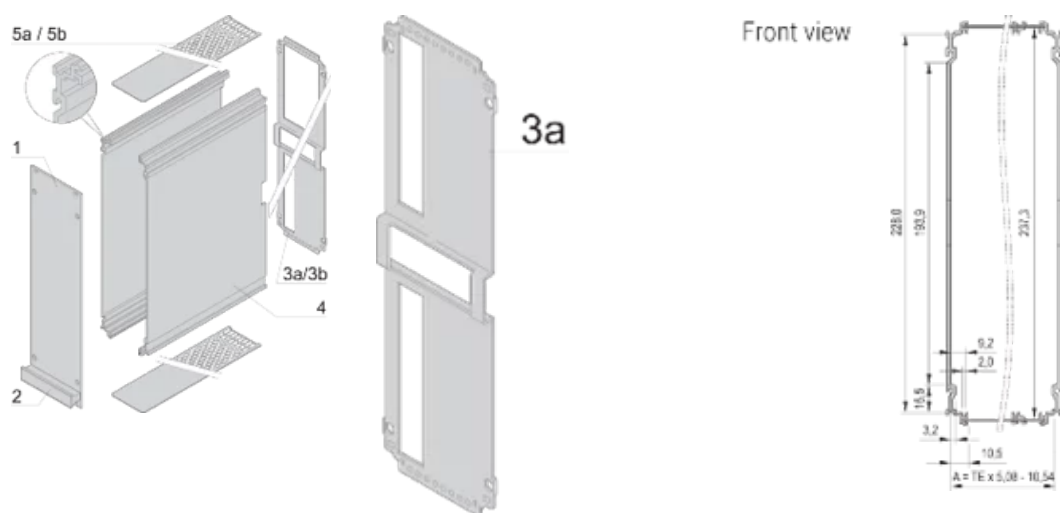

DIAGRAMAS

AVISO

Os produtos nVent devem ser instalados e utilizados apenas conforme indicado nas fichas de instrução do produto e materiais de treinamento da nVent. As fichas de instrução estão disponíveis em www.nVent.com e com nossos representantes de atendimento ao cliente nVent. A instalação inadequada, uso incorreto, aplicação incorreta ou outra falha qualquer em seguir completamente as instruções e avisos da nVent podem levar ao mau funcionamento do produto, danos à propriedade, lesões corporais graves e morte, e/ou anular sua garantia.