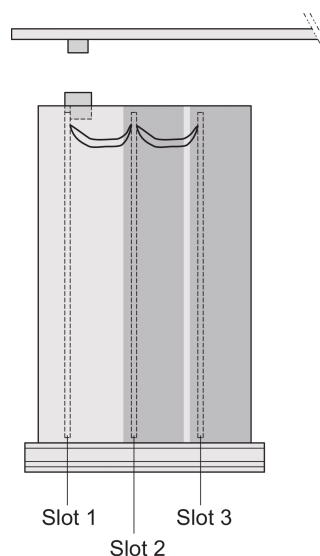

Frame Type Plug-In Unit PRO Kit, Perforated Covers, 1 Connector, 3 U, 12 HP, 227 mm

NÚMERO DE CATÁLOGO

24812-262

3 U Front panel shieldable

Frame type plug-in unit, non-shielded, perforated top / bottom cover, rear panel with cutout for one connector.

CERTIFICATIONS

CARACTERISTICAS

Extruded side panels right and left, with grooves for insertion of a printed circuit board (standard board position is on the left only)

Rear panel with cut-out for single connector (conforms to EN 60603, DIN 41612, construction types: B, C, D, F, H, Q, R, S)

Cover plate with perforation, for guide rails (airflow approx. 60%); please order guide rails separately

CARATERÍSTICAS DO PRODUTO

Rack Height: 3U

Rack Width: 12HP

Quantidade por embalagem: 1

Tipo de alça: Trapezoid

Rear Panel Type: Single Connector Cut-Out

Cover Plate Type: Cover Plate with Perforation for Guide Rails

Front Finish: Anodized

Rear Finish: Anodized

Cooling: Perforated

Profundidade (D): 227mm

EMC Shielding: Não