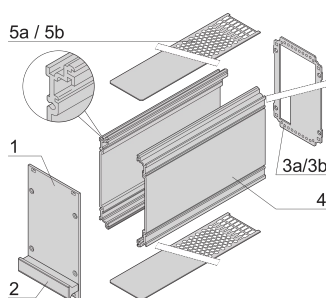

Frame Type Plug-In Unit PRO Kit, Perforated Covers, 1 Connector, 3 U, 12 HP, 227 mm

NÚMERO DE CATÁLOGO

24812-262

3 U Front panel shieldable

Frame type plug-in unit, non-shielded, perforated top / bottom cover, rear panel with cutout for one connector.

CERTIFICATIONS

CARACTERISTICAS

Extruded side panels right and left, with grooves for insertion of a printed circuit board (standard board position is on the left only)

Rear panel with cut-out for single connector (conforms to EN 60603, DIN 41612, construction types: B, C, D, F, H, Q, R, S)

Cover plate with perforation, for guide rails (airflow approx. 60%); please order guide rails separately

CARATERÍSTICAS DO PRODUTO

Rack Height: 3U

Rack Width: 12HP

Quantidade por embalagem: 1

Tipo de alça: Trapezoid

Rear Panel Type: Single Connector Cut-Out

Cover Plate Type: Cover Plate with Perforation for Guide Rails

Front Finish: Anodized

Rear Finish: Anodized

Cooling: Perforated

Profundidade (D): 227mm

EMC Shielding: Não