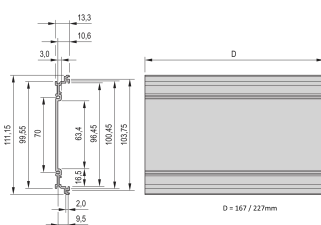

3 U Front panel shieldable