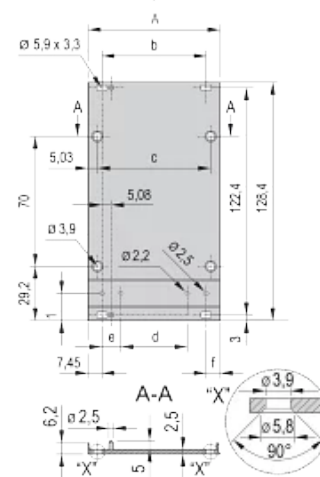

3 U Front panel shieldable