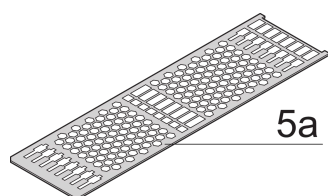

Frame Type Plug-In Unit PRO Kit, Perforated Covers, 1 Connector, 3 U, 12 HP, 227 mm

NÚMERO DE CATÁLOGO

24812-262

3 U Front panel shieldable

Frame type plug-in unit, non-shielded, perforated top / bottom cover, rear panel with cutout for one connector.

CERTIFICATIONS

CARACTERISTICAS

Extruded side panels right and left, with grooves for insertion of a printed circuit board (standard board position is on the left only)

Rear panel with cut-out for single connector (conforms to EN 60603, DIN 41612, construction types: B, C, D, F, H, Q, R, S)

Cover plate with perforation, for guide rails (airflow approx. 60%); please order guide rails separately

CARATERÍSTICAS DO PRODUTO

Rack Height: 3U

Rack Width: 12HP

Quantidade por embalagem: 1

Tipo de alça: Trapezoid

Rear Panel Type: Single Connector Cut-Out

Cover Plate Type: Cover Plate with Perforation for Guide Rails

Front Finish: Anodized

Rear Finish: Anodized

Cooling: Perforated

Profundidade (D): 227mm

EMC Shielding: Não