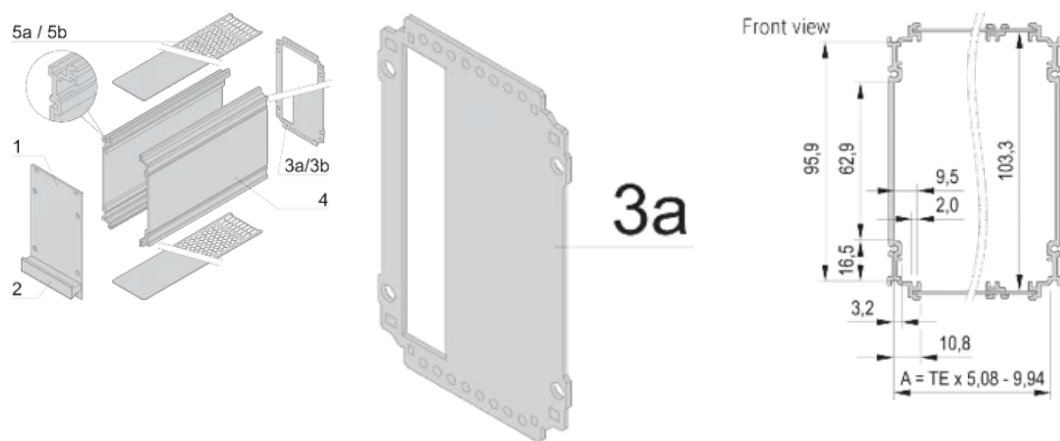

DIAGRAMAS

AVISO

Os produtos nVent devem ser instalados e utilizados apenas conforme indicado nas fichas de instrução do produto e materiais de treinamento da nVent. As fichas de instrução estão disponíveis em www.nVent.com e com nossos representantes de atendimento ao cliente nVent. A instalação inadequada, uso incorreto, aplicação incorreta ou outra falha qualquer em seguir completamente as instruções e avisos da nVent podem levar ao mau funcionamento do produto, danos à propriedade, lesões corporais graves e morte, e/ou anular sua garantia.