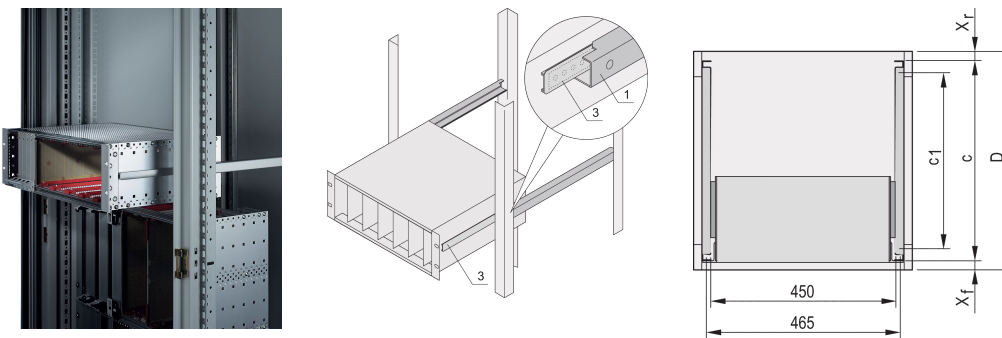

# Telescopic Slides C-Profile for Cabinet for Fitting Varistar, 1200 mm

## NÚMERO DE CATÁLOGO

**24562-473**

Telescopic slides with guiding profile for fitting in cabinets with 25 kg load capacity.

## CARACTERÍSTICAS

For mounting 84 HP wide subracks in the 19" plane

Loading capacity: 25 kg per pair

The guiding profile (1) is matched to the fixing dimension in the cabinet (it is bolted to the 19" profile of the cabinet); the adaptor Rail (3) is matched to the depth and fixing dimension on the subrack (it is inserted into the guiding profile like a telescopic slide)

## CARATERÍSTICAS DO PRODUTO

Família de produtos: Varistar

Profundidade: 1200mm

Quantidade por embalagem: 2

Acabamento: Anodized

Material: Alumínio

Product Type: Telescopic Slide

Tipo: C Profile