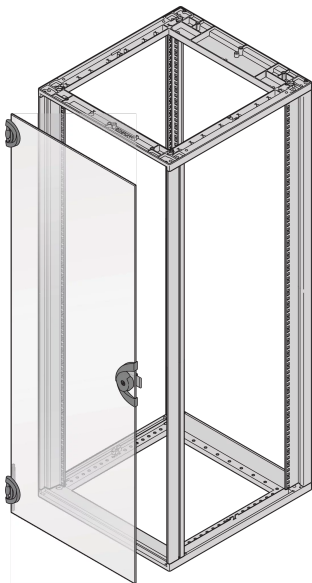

# Novastar Glass Door, 180° Opening Angle, 38 U 553W

### NÚMERO DO CATÁLOGO

---

**27230-008**

Glazed / Glass doors for aluminum frame cabinets with attractive design, ideally suited for general electronics, test & measurement, audio/video and broadcasting applications.

### RECURSOS

---

Glass type: ESG 6 mm, EN 12150

Opening angle 180°

Lock with key

Can be assembled at front and rear

Height: 1711 mm

Width: 553 mm