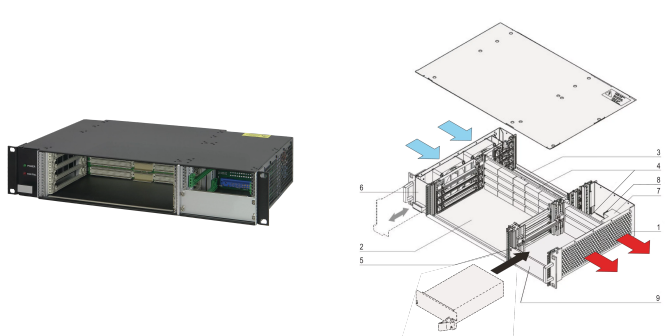

VME64x System, 2 U, 4 Slot, Pluggable PSU

NÚMERO DE CATÁLOGO

20836-245

VME64x system for 4 horizontally mounted VME64x boards 6 U, 160 mm. Rear I/ O option. The power for the system is supplied by up to two pluggable power supplies. A hot swap fan tray with 4 fans guarantee an excellent cooling.

CERTIFICATIONS

CARACTERISTICAS

System in accordance with IEC 60297-3-101, 102, 103; IEEE 1101.1, 1101.10/11; backplane conforms to VITA 1.1-1997

Power backplane to PICMG 2.11 (P 47), prepared for installation of two 19" compatible PSUs, 300 W (3 U, 8 HP)

Heat dissipation by a fan tray with 2 fans, cooling from right to left side; fan monitoring and voltage display

System for horizontal board mounting with board formats; Front: 6 U, 160 mm deep; Rear, rear I/O: 6 U, 80 mm deep

CARATERÍSTICAS DO PRODUTO

Product Type: System

Number of Slots: 4

Tipo: 19" Rack Mount

Backplane Type: 6 U VME64 Extension

Data Transfer: VME64; VME2eSST

Power per Slot: 30W

Tensão de entrada AC: 100 – 240V