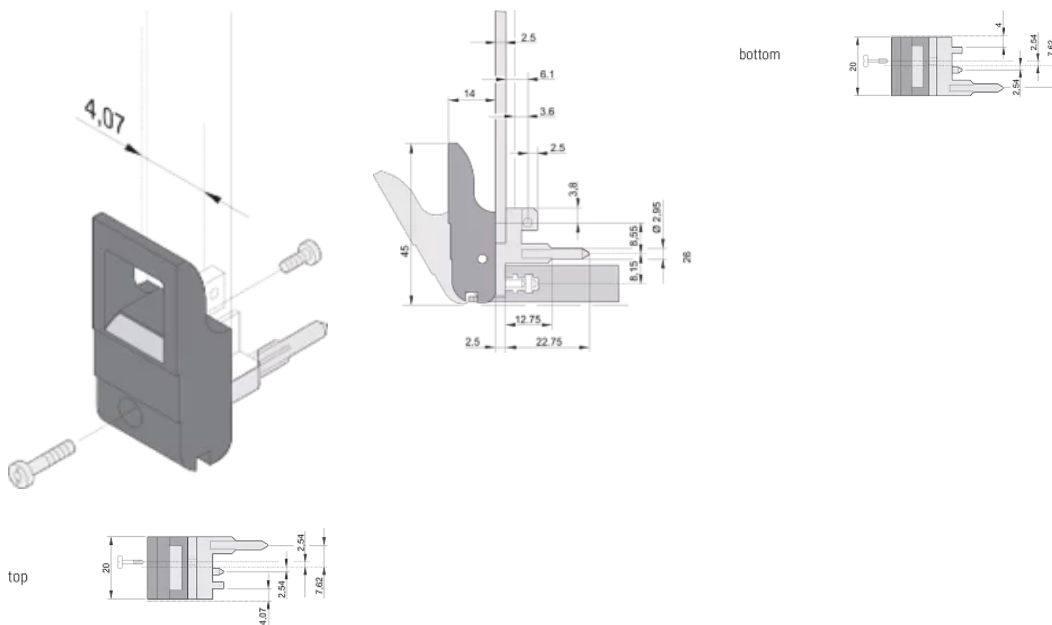

CARATERÍSTICAS DO PRODUTO

Quantidade por embalagem: 10

Tipo de alça: IET; Top Front; Bottom Rear I/O

Flammability Rating: UL® 94V-0

Cor: Jet Black

Código de cor: RAL 9005

Em conformidade com: EN 45545-2

Profundidade (D): 39.15mm

Altura (H): 44.65mm

Material: Policarbonato; Liga de zinco

Product Type: Handle

Tipo: Inserter/Extractor, Standard

Largura (W): 19.8mm

Works With: Front Panels

DETALHES ADICIONAIS DO PRODUTO

Please order Coding pegs and Microswitch separately.

DIAGRAMAS

AVISO

Os produtos nVent devem ser instalados e utilizados apenas conforme indicado nas fichas de instrução do produto e materiais de treinamento da nVent. As fichas de instrução estão disponíveis em www.nVent.com e com nossos representantes de atendimento ao cliente nVent. A instalação inadequada, uso incorreto, aplicação incorreta ou outra falha qualquer em seguir completamente as instruções e avisos da nVent podem levar ao mau funcionamento do produto, danos à propriedade, lesões corporais graves e morte, e/ou anular sua garantia.