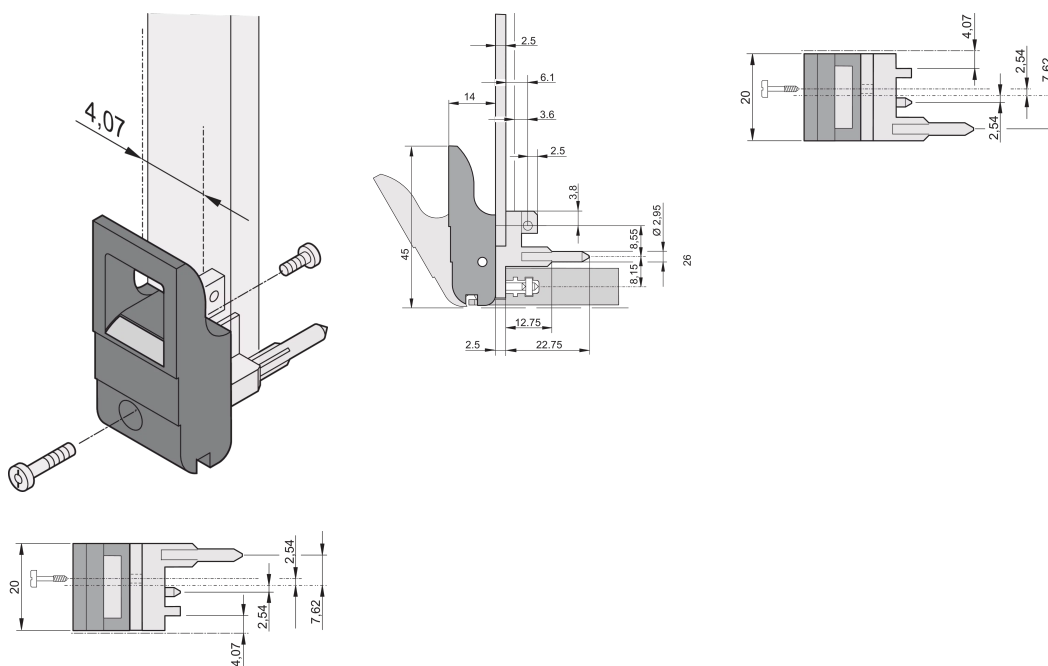

# Inserter/Extractor Handle Type IET, Black Lever, Grey Button, Top; 10 pieces

## NÚMERO DE CATÁLOGO

**20817-654**

The inserter/extractor handle, type IET in accordance with IEEE 1101.10. Two of these handles can overcome a single lever force of 700 N (per pair).

## CARACTERÍSTICAS

Suitable for insertion and extraction forces up to 700 N (per pair)

In accordance with IEEE 1101.10 and IEC 60297-3-102

A microswitch can be mounted

Altura (H): 44.65mm

Material: Policarbonato; Liga de zinco

Product Type: Handle

Tipo: Inserter/Extractor, Standard

Largura (W): 19.8mm

Works With: Front Panels