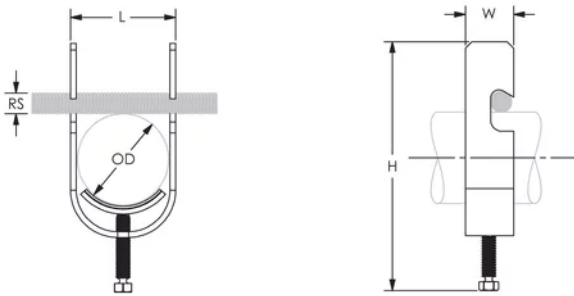

Número de catálogo	Número do artigo	NB/DN	Diâmetro externo (OD)	Tamanho da haste (RS)	Altura (H)	Length (L)
CSBBRP0125E G	404478	32	42.2 mm	10, 12	82.6 mm	50mm
CSBBRP0150E G	404479	40	48.3 mm	10, 12	88.9 mm	56.1mm
CSBBRP0100E G	404477	25	33.4 mm	10, 12	73.7 mm	41.4mm

Table 2/2

Número de catálogo	Número do artigo	Largura (W)
CSBBRP0200EG	404480	22.2 mm
CSBBRP0125EG	404478	22.2 mm
CSBBRP0150EG	404479	22.2 mm
CSBBRP0100EG	404477	22.2 mm

DIAGRAMAS

AVISO

Os produtos nVent devem ser instalados e utilizados apenas conforme indicado nas fichas de instrução do produto e materiais de treinamento da nVent. As fichas de instrução estão disponíveis em www.nVent.com e com nossos representantes de atendimento ao cliente nVent. A instalação inadequada, uso incorreto, aplicação incorreta ou outra falha qualquer em seguir completamente as instruções e avisos da nVent podem levar ao mau funcionamento do produto, danos à propriedade, lesões corporais graves e morte, e/ou anular sua garantia.