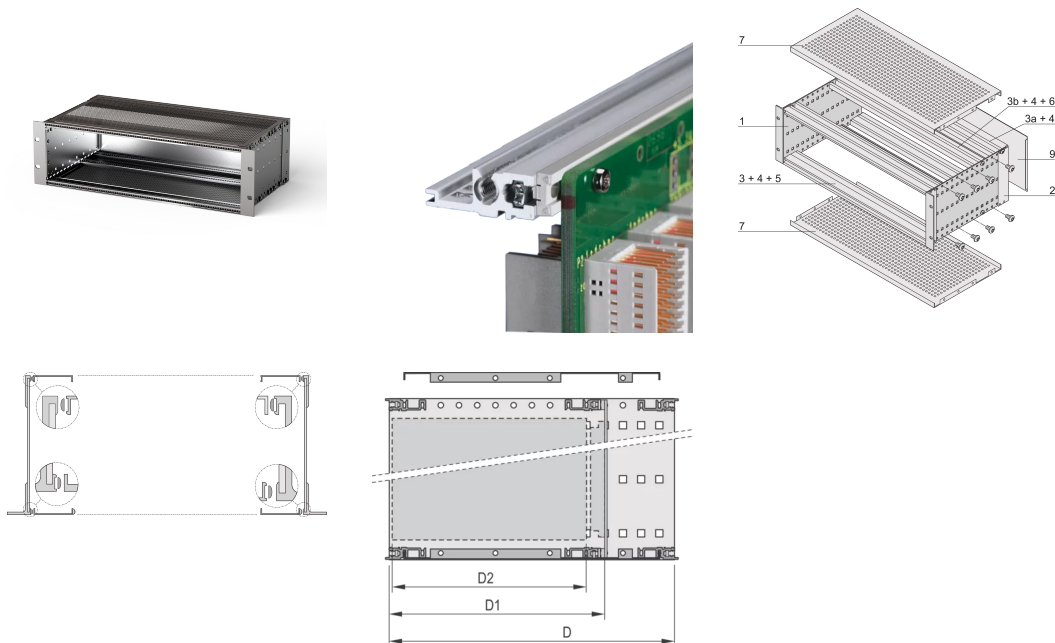

# EuropacPRO 19" Subrack Kit for Backplane, Heavy, Shielded, 3 U, 295 mm

## KATALOGNUMMER

**24563-173**

EMC Shielded subrack for backplane mounting, heavy version with tox welded side panels.

## FUNKSJONER

Subrack with side panel type H ("Heavy"), 19" bracket is firmly fixed to side panel (tox-cold welded)

Modifications such as cutouts, different finishes or dimensions available

Supplied as space-saving flat-pack

Støt- og vibrasjonstoleranse: 5g (force)

Håndtak inkludert: Nei

Montering: Stativ

Samsvarer med: IEC 60297-3-103

EMC-beskyttelse: Ja

Overflate: Anodisert; Passivert

Materiale: Aluminium

Produkttype: Delrack/chassis