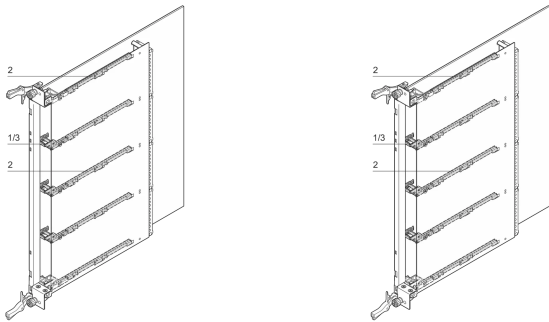

Guide Rail for AdvancedMC Mid-Size Modules

KATALOGNUMMER

20849-166

Guide rail for AdvancedMC mid-size modules.

FUNKSJONER

Plastic guide rail, PBT, UL 94 V-0, green

Board guiding is always done with support member (strut) and guide rail

Support member (strut) assembled between the covers A and B

Guide rails are clipped into the cover

Optional ESD-clip available

PRODUKTEGENSKAPER

Produkttype: Styreskinne

Produktserie: AdvancedMC

Type: Veiledning