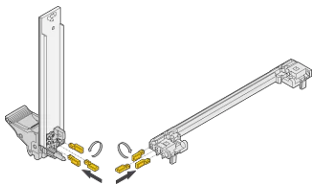

Keying/Coding for IEL/IET Handle and IEEE Guide Rail

KATALOGNUMMER

20817-501

Based on the IEEE standard guide rails and handles can be coded to avoid the insertion of a wrong board into the wrong slot.

SERTIFISERINGER

FUNKSJONER

4 possible positions, resulting in 64 codings per card guide; when coding the upper and lower card guide, 4096 codings will result

Inserted in the chambers of the codable card guides as well as in the rear side of the die cast block of the handles type IEL or IET

The keying/coding pegs prevent plug-in units to be mounted in wrong slots

PRODUKTEGENSKAPER

Produkttype: Kode-/nøkkelindikator

Produktserie: EuropacPRO; RatiopacPRO; RatiopacPRO AIR; CompacPRO; PropacPRO; Inpac; Rammetype, pluggbar enhet

Type: Konteringsbolt

Fungerer med: Delrack; Esker; Frontpaneler

Materiale: Fiberforsterket plast

Antennbarhetsvurdering: UL® 94V-0

Antall pakker: 100

Samsvarer med: EN 45545-2

DIAGRAMMER

ADVARSEL