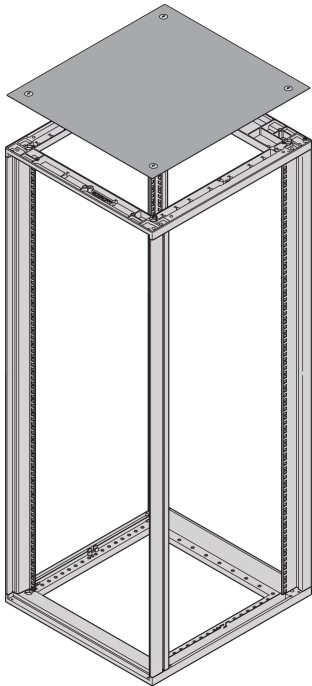

Novastar Top Cover Flush

Strømforsyning

Flush top covers are used for enclosures with less electronic density where cooling is not a necessity. Additionally as the cover is laid into the frame, it consumes less space vertically and is more aesthetic.

SERTIFISERINGER

FUNKSJONER

RAL 7021

St, 1 mm

Incl. grounding

Flush cover is laid into frame and does not protrude above it

SPESIFIKASJONER

Table 1/1

Katalognummer	Dybde	Farge	Color Code	Product Type	Type	Bredde
25230-001	500 mm	Black Grey	RAL 7021	Cabinet/Rack Top Cover	Flush	553 mm
25230-044	1000 mm	Black Grey	RAL 7021	Cabinet/Rack Top Cover	Flush	553 mm
25230-043	900 mm	Black Grey	RAL 7021	Cabinet/Rack Top Cover	Flush	553 mm
25230-003	800 mm	Black Grey	RAL 7021	Cabinet/Rack Top Cover	Flush	553 mm
25230-002	600 mm	Black Grey	RAL 7021	Cabinet/Rack Top Cover	Flush	553 mm