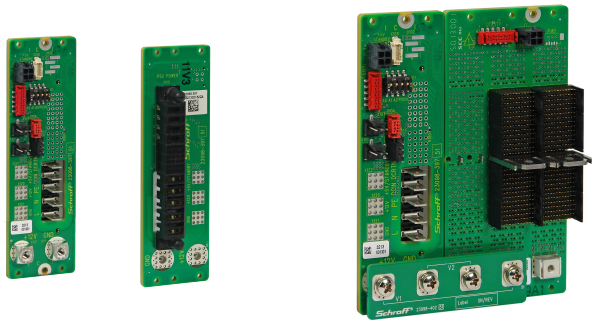

CPCI Serial Power Backplane, 3 U, 8 HP, 1 Slot

CATALOGUSNUMMER

23098-397

Power Backplane for CompactPCI Serial applications. Up to 4 Power backplanes can be connected to increase power or for redundancy.

CERTIFICERINGEN

KENMERKEN

Power backplane for pluggable PSUs with FCI Power Blade

3 U, 8 HP, 1 PSU connector

Separate inputs for AC and DC with Fastons

Connector for 12 V, 5 V standby, utility signals, current sharing, power button, serial console to a UPS and digital I/O at the rear

Optionally, the PICMG 2.9 SMBus plug and additional powerbugs for 12 V and 5 V standby can be fitted

Geographical address can be set by means of a DIP switch

PRODUCTKENMERKEN

Producttype: Achterplaat

Aantal sleuven: 1

Rekhoogte: 3U

Type achterzijde: CompactPCI Serial

Sleufbreedte: 8HP

Connectortype: 01

Type stroomconnector: PwrBlade

Type netaansluiting: MicroMatch, 10-pins

Breedte: 39.6mm

Hoeveelheid in verpakking: 1