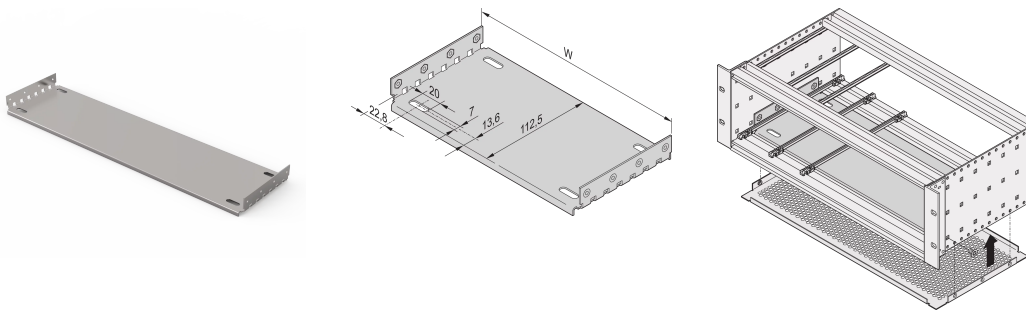

EuropacPRO Mounting Plate for Use With Cover Plate, 84 HP, 340 mm Board Length

CATALOGUSNUMMER

34563-028

Material	HP	W	D
34563001	28	146,87	112,50
34563009	28	146,87	172,50
34563002	42	217,99	112,50
34563014	42	217,99	172,50
34563003	63	324,67	112,50
34563019	63	324,67	172,50
34563004	84	431,35	112,50
34563024	84	431,35	172,50
34563026	84	431,35	232,50
34563028	84	431,35	292,50
34563042	84	431,35	352,50
34563044	84	431,35	412,50

Mounting plate for use with cover plates for installation and fixing of heavy components. Full width mounting plates (as wide as the subrack or the system case) are fixed to the side panels. The partial width mounting plates are fixed to the side panel and horizontal rail by means of an assembly strip.

Guide rails Type 4,4" and type strengthened cannot be used in combination with a mounting plate. Top / bottom cover which will be inserted into the groove of the light (type L) horizontal rails cannot be used in combination with a mounting plate.

KENMERKEN

For installation and fixing of heavy components

Mounting plate, full width: The mounting plate is as wide as the subrack/system case and is fixed to the side panels

A guide rail can be fitted in first and last slot position

In addition to the mounting plate EMC cover plates can also be fitted to the subrack