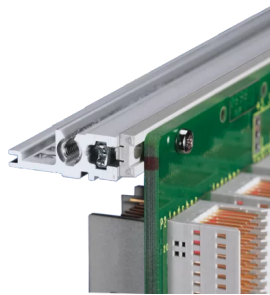

EuropacPRO 19" Subrack Kit for Backplane, Heavy, Retrofit Shielding, With Front Handle, 6 U, 295 mm

CATALOGUSNUMMER

24567-463

Non-EMC shielded subrack for backplane mounting, heavy version with tox welded side panels and front handle.

CERTIFICERINGEN

KENMERKEN

Subrack with side panel type H ("Heavy"), 19" bracket is firmly fixed to side panel (tox-cold welded)

Supplied as space-saving flat-pack

Rear horizontal rail for backplane mounting with insulation strip

Horizontal rail type "Heavy"

Shock and Vibration resistance up to 5 g

IP 20, in accordance with IEC 60529

Shock and vibration tested to the German "Bahn" standards BN 411002, BN 411003

Internal and external dimensions in accordance with: IEC 60297-3-100, -101, IEEE 1101.1

Type EMC-pakking: Roestvrij staal

Tolerantie voor schokken en trillingen: 5g (force)

Handgreep inbegrepen: Ja

Montage: Rek

Voldoet aan: IEC 60297-3-103

EMC-afscherming: Nee

Afwerking: Geanodiseerd; Geëloxeerd