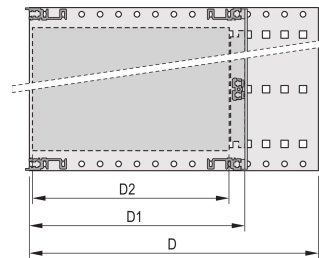

EuropacPRO 19" Subrack Kit for Backplane, Heavy, Retrofit Shielding, With Front Handle, 6 U, 295 mm

CATALOGUSNUMMER

24567-463

Non-EMC shielded subrack for backplane mounting, heavy version with tox welded side panels and front handle.

CERTIFICERINGEN

KENMERKEN

Subrack with side panel type H ("Heavy"), 19" bracket is firmly fixed to side panel (tox-cold welded)

Supplied as space-saving flat-pack

Rear horizontal rail for backplane mounting with insulation strip

Horizontal rail type "Heavy"

Shock and Vibration resistance up to 5 g

IP 20, in accordance with IEC 60529

Shock and vibration tested to the German "Bahn" standards BN 411002, BN 411003

Internal and external dimensions in accordance with: IEC 60297-3-100, -101, IEEE 1101.1

Installed load up to 15 kg

Version with front handles

PRODUCTKENMERKEN

Rekhoogte: 6U

Diepte: 295mm

Hoeveelheid in verpakking: 1

Voor montage: Achterplaat

Diepte plaat: 160mm; 220mm; 280mm