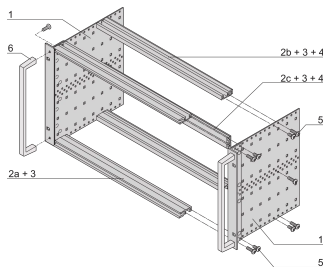

EuropacPRO 19" Subrack Kit for Backplane, Heavy, Retrofit Shielding, With Front Handle, 6 U, 295 mm

CATALOGUSNUMMER

24567-463

Non-EMC shielded subrack for backplane mounting, heavy version with tox welded side panels and front handle.

CERTIFICERINGEN

KENMERKEN

Subrack with side panel type H ("Heavy"), 19" bracket is firmly fixed to side panel (tox-cold welded)

Supplied as space-saving flat-pack

Rear horizontal rail for backplane mounting with insulation strip

Horizontal rail type "Heavy"

Shock and Vibration resistance up to 5 g

IP 20, in accordance with IEC 60529

Shock and vibration tested to the German "Bahn" standards BN 411002, BN 411003

Internal and external dimensions in accordance with: IEC 60297-3-100, -101, IEEE 1101.1

Installed load up to 15 kg

Version with front handles

PRODUCTKENMERKEN

Rekhoogte: 6U

Diepte: 295mm

Hoeveelheid in verpakking: 1

Voor montage: Achterplaat

Diepte plaat: 160mm; 220mm; 280mm