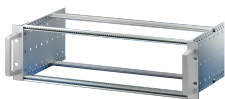

# EuropacPRO 19" Subrack Kit for Backplane, Heavy, Retrofit Shielding, With Front Handle, 6 U, 235 mm

CATALOGUSNUMMER

24567-462

Non-EMC shielded subrack for backplane mounting, heavy version with tox welded side panels and front handle.

## KENMERKEN

---

Subrack with side panel type H ("Heavy"), 19" bracket is firmly fixed to side panel (tox-cold welded)

Supplied as space-saving flat-pack

Rear horizontal rail for backplane mounting with insulation strip