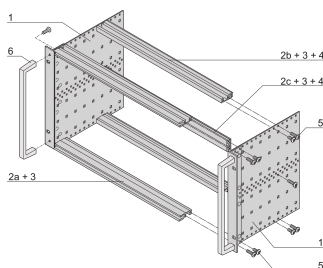

# EuropacPRO 19" Subrack Kit for Backplane, Heavy, Retrofit Shielding, With Front Handle, 6 U, 235 mm

CATALOGUSNUMMER

24567-462

Non-EMC shielded subrack for backplane mounting, heavy version with tox welded side panels and front handle.

## KENMERKEN

---

Subrack with side panel type H ("Heavy"), 19" bracket is firmly fixed to side panel (tox-cold welded)

Supplied as space-saving flat-pack

Rear horizontal rail for backplane mounting with insulation strip

## PRODUCTKENMERKEN

---

Rekhoogte: 6U

Diepte: 235mm

Hoeveelheid in verpakking: 1

Voor montage: Achterplaat

Diepte plaat: 160mm; 220mm

Type EMC-pakking: Roestvrij staal