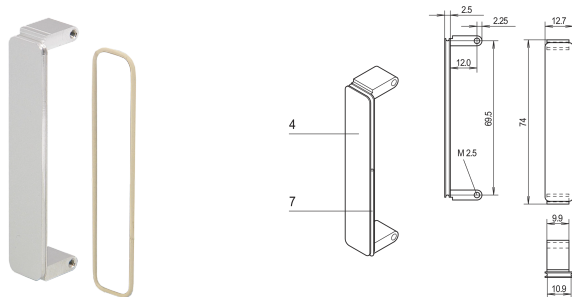

PMC Mezzanine Front Panel, Untreated, with EMC Shielding, Untreated Zinc Die-Cast, 10 Pieces

CATALOGUSNUMMER

20835-893

Mezzanine front panel is fitted into PMC front panel cut-outs. Available in different treatments. For O-ring EMC gasket.

CERTIFICERINGEN

KENMERKEN

Mezzanine front panel is fitted into PMC front panel cut-outs

EMC shielding with conductive O-ring

PRODUCTKENMERKEN

Hoeveelheid in verpakking: 10

Montage: Opschroefbare voorzijde

Afwerking voorzijde: Verchroomd

Afwerking achterzijde: Verchroomd

Behandelde randen: Ja

Voldoet aan: PMC Mezzanine, IEEE P1386

EMC-afscherming: Ja

Hoogte: 74mm

Materiaal: Zink

Producttype: Frontpaneel

Type: Frontpaneel zonder handgreep