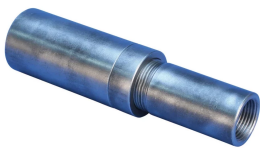

P13 Position Coupler, Plain, Worldwide Design, 36 mm, #11, 35M

CATALOGUSNUMMER

EL36P13LN