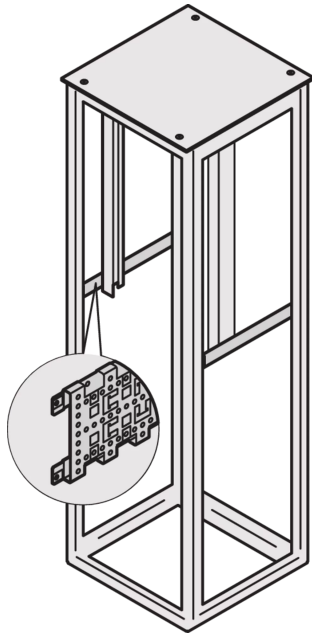

Varistar Depth Member

Data Solutions

Horizontal depth member in the cabinet depth. Mounted directly at the Varistar CP frame for cable management, increased frame stiffness and additional fixing points.

CERTIFICERINGEN

KENMERKEN

Cable routing facilitated using cable ties and cable eyes, required for recessed shelf

St, 1.5 mm, finish AlZn

SPECIFICATIES

Hoogte:	135mm
Producttype:	Beugel
Materiaal:	Staal

Table 1/1

Catalogusnummer	Diepte	Hoeveelheid in verpakking	Afwerking	Rekhoogte	Verpakkingseenheid
23130-365	1200mm	2	Aluminium-verzinkt	3U	Paar
23130-081	600mm	2	Aluminium-verzinkt	3U	Paar
23130-082	800mm	2	Aluminium-verzinkt	3U	Paar
23130-083	900mm	2	Aluminium-verzinkt	3U	Paar
23130-084	1000mm	2	Aluminium-verzinkt	3U	Paar
23130-364	1100mm	2	Aluminium-verzinkt	3U	Paar