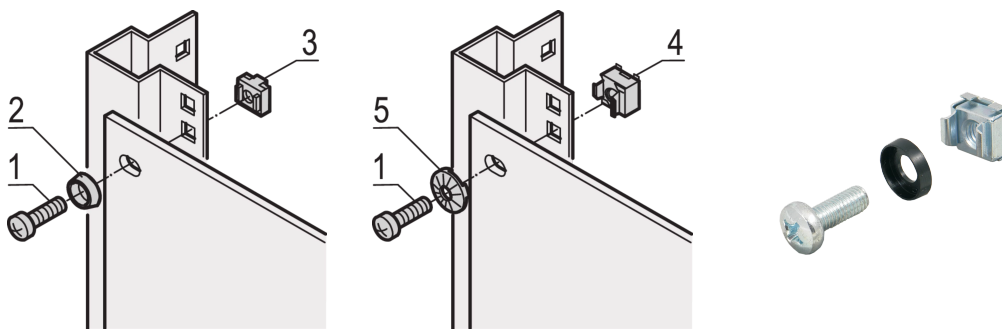

19" Assembly Kit M6, Screw, Washer, Nut; 50 pieces

CODICE A CATALOGO

21101-809

For standard grounding use a grounding nut and washer on at least one attachment point.

When 19" assembly kit is used with conductive 19" panel mount, grounding cage nuts are not needed.

CERTIFICAZIONI

CARATTERISTICHE

Assembly kits for assembly of 19" components into a cabinet

For mounting of front panels, distribution fields or other components on the frame, slide mounts or depth members with square cut-outs

ATTRIBUTI DEL PRODOTTO

Quantità nella confezione: 50

Dimensioni delle filettature: M6

Finitura: Zincato

Materiale: Acciaio; ABS

Famiglia di prodotti: RatiopacPRO; RatiopacPRO AIR; CompacPRO; PropacPRO; Comptec; Inpac; MultipacPRO; Varistar CP; Novastar; Eurorack; Per esterni