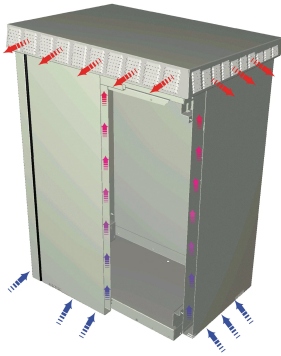

## Data Solutions

Telecom and Railway applications require sophisticated electronics in outdoor setups. nVent SCHROFF Outdoor cabinets shield such electronic components from extreme weather and vandalism, ensuring operational continuity.

### CARATTERISTICHE

Double-walled, Al

IP 55

One-piece inner case with removable outer cladding

Heat dissipation through natural convection, max. 5 W/K (11249-003) / 6 W/K (11249-005)