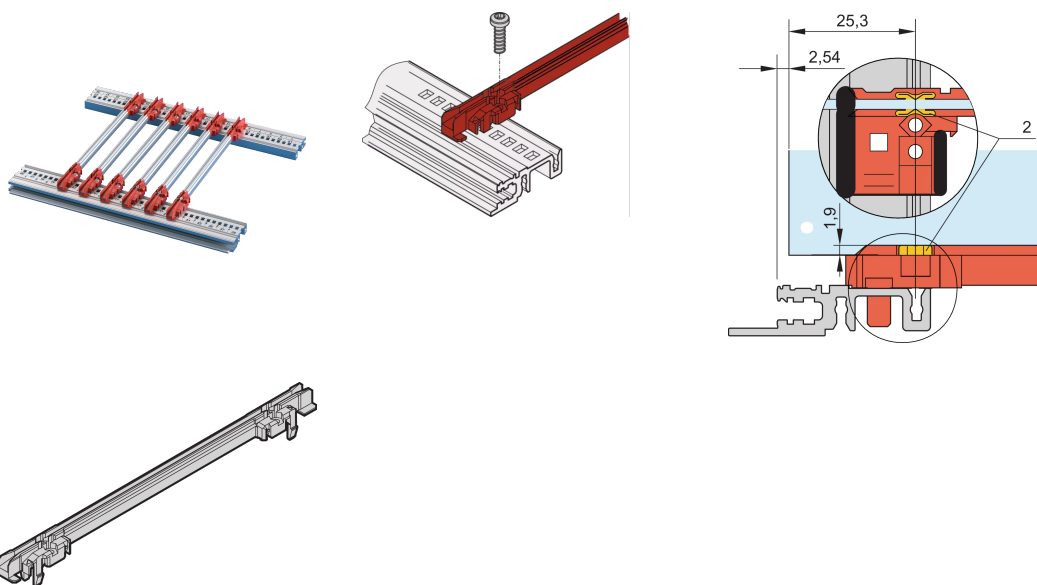

Guide Rail Standard Type, PC, 280 mm, 2 mm Groove Width, Multi-Piece, Red/Silver, 10 Pieces

Power Utilities

CODICE A CATALOGO

24568-379

New generation of accessory type guide rails for PCBs or plug-in units. Forms a reliable interface between the subrack mechanics and the sub-assemblies.

CARATTERISTICHE

NEW generation Standard type plastic guide rails for reliable retention of PCBs or plug-in units

Significantly increased stability, due to a optimized design and high quality material (PC)

Improved fire safety properties, fulfills EN 45545-2 requirement sets R22, R23 and R24 with HL3

"Halogen-Free", according to IEC 61249-2-21

Can be clipped into horizontal rails (Al extrusion) or into 1.5 mm thick plates

ATTRIBUTI DEL PRODOTTO

Tipo di prodotto: Guida

Tipo: Standard

Funziona con: Subracks; Casi; Telaio da 19"; Sistemi

Profondità scheda: 280 mm

Larghezza scanalatura: 2

Materiale: Policarbonato

Colore: Rosso