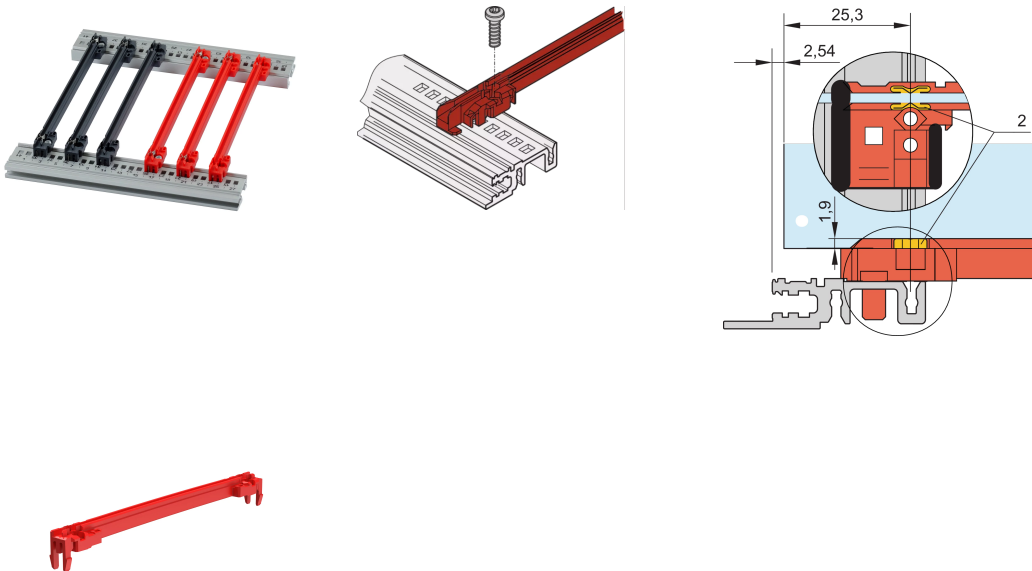

Guide Rail Accessory Type, PC, 220 mm, 2 mm Groove Width, Red, 10 Pieces

Power Utilities

CODICE A CATALOGO

24568-364

New generation of accessory type guide rails for PCBs or plug-in units. Forms a reliable interface between the subrack mechanics and the sub-assemblies.

CARATTERISTICHE

NEW generation accessory type plastic guide rails for reliable retention of PCBs or plug-in units

Significantly increased stability, due to a optimized design and high quality material (PC)

Improved fire safety properties, fulfills EN 45545-2 requirement sets R22, R23 and R24 with HL3

"Halogen-Free", according to IEC 61249-2-21

Can be clipped into horizontal rails (Al extrusion) or into 1.5 mm thick plates

ATTRIBUTI DEL PRODOTTO

Tipo di prodotto: Guida

Tipo: Accessorio

Funziona con: Subracks; Casi; Telaio da 19"; Sistemi

Profondità scheda: 220 mm

Larghezza scanalatura: 2

Materiale: Policarbonato

Colore: Rosso