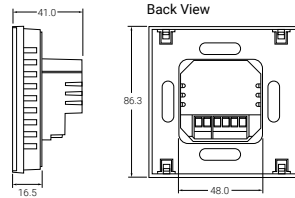

UK/Ireland

Tel 0800 969 013

SalesUK@chemelex.com

TECHNICAL DATA

- Supply voltage: 230 VAC
- Relay output: max.13A resistive load
- IP 21 - Moisture ingress protection
- Compatible with 65 mm round wall box
- Ambient temperature in operation: 0 to 40°C
- 3 m floor sensor
- Internal room sensor