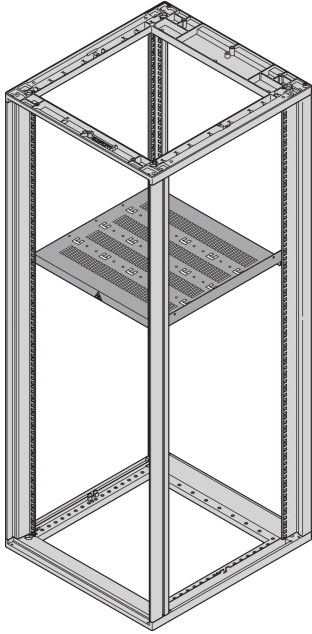

# Novastar 19" Shelf, Stationary

Novastar 19" Shelf, Stationary with 75 Kg load capacity, perforated for ease of assembly.

## FEATURES

---

Mounting height 1 U, for fitting on the vertical cabinet uprights

Static load-carrying capacity 75 kg

Perforated for assembling cable ties

St, 1.5 mm

With perforation

Color RAL 7021

## SPECIFICATIONS

---

**Product Type:** Shelf

**Material:** Steel

Table 1/2

Catalog Number	Width	Depth	Package Quantity	Color	Color Code	Finish
27230-051	553mm	500mm	1	Black Grey	RAL 7021	Powder Coated
27230-165	740mm	900mm	1	Black Grey	RAL 7021	Powder Coated
27230-089	553mm	1000mm	1	Black Grey	RAL 7021	Powder Coated
27230-053	553mm	800mm	1	Black Grey	RAL 7021	Powder Coated
27230-088	553mm	900mm	1	Black Grey	RAL 7021	Powder Coated
27230-052	553mm	600mm	1	Black Grey	RAL 7021	Powder Coated

Table 2/2

Catalog Number	Height	Type	Quick Ship
27230-051	44.45mm	Stationary Shelf	No
27230-165	44.45mm	Stationary Shelf	No
27230-089	44.45mm	Stationary Shelf	No
27230-053	44.45mm	Stationary Shelf	No
27230-088	44.45mm	Stationary Shelf	No
27230-052	44.45mm	Stationary Shelf	No