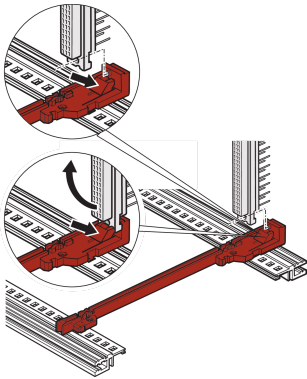

Guide Rail With DIN Connector Fixing

The the standard type guide rail with connector fixing allows the user to clip the DIN connectors (EN 60603-2 (DIN 41612)) directly onto the guide rails. Only applicable with Euroboards with the dimensions 100 x 160 mm and 100 x 220 mm. Suitable for RatiopacPRO/-AIR, PropacPRO, CompacPRO and EuropacPRO.

CERTIFICATIONS

FEATURES

Easy and economic mounting of connectors through snap connections as alternative to z-rails or horizontal rails with integrated z-rail

For single Euroboard format 100 x 160 mm or 100 x 220 mm; not suitable for double Euroboard format

Plastic guide rail, one piece, red, for 2 mm groove width

Can be clipped into horizontal rails in Al extrusion

Can be clipped into 1.5 mm thick plate

Storage temperature: from -40 °C ... 130 °C

SPECIFICATIONS