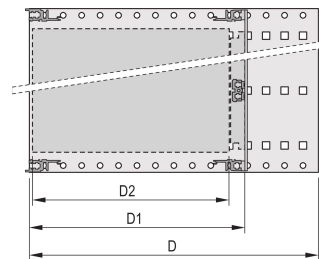

EuropacPRO 19" Subrack Kit for Backplane, Light, Unshielded, 3 U, 175 mm

CATALOG NUMBER

24564-131

Non-EMC shielded subrack for backplane mounting, light version.

CERTIFICATIONS

FEATURES

Subrack with side panel type L ("light") with integrated 19" support brackets

Horizontal rail type "light"

Aluminum construction

Rear horizontal rails for backplane mounting with insulation strip

Installed load up to 7.5 kg