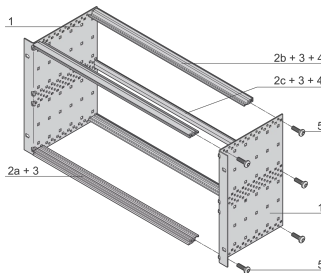

EuropacPRO 19" Subrack Kit for Backplane, Light, Unshielded, 3 U, 175 mm

CATALOG NUMBER

24564-131

Non-EMC shielded subrack for backplane mounting, light version.

CERTIFICATIONS

FEATURES

Subrack with side panel type L ("light") with integrated 19" support brackets

Horizontal rail type "light"

Aluminum construction

Rear horizontal rails for backplane mounting with insulation strip

Installed load up to 7.5 kg

Supplied as space-saving flat-pack

Internal and external dimensions in accordance with: IEC 60297-3-100, -101, IEEE 1101.1

Modifications such as cutouts, different finishes or dimensions available

PRODUCT ATTRIBUTES

Rack Height: 3U

Depth: 175mm

Package Quantity: 1

For Mounting: Backplane

Board Depth: 160mm

Handle Included: No