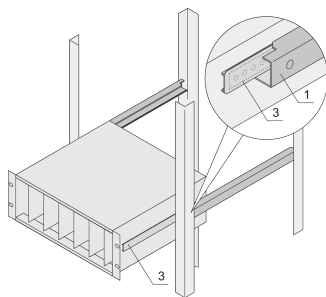

C-Profile Adaptor for Subracks Assembled into Cabinets, 355 mm

CATALOG NUMBER

24562-456

The C-profile, assembled on the Side Panel of the subrack serves to fix the subrack on the guiding profile when mounted into a cabinet.

CERTIFICATIONS

FEATURES

The C-profile fixes the subrack on the guiding profile when mounted into a cabinet.

PRODUCT ATTRIBUTES

Depth: 355mm

Package Quantity: 2

Finish: Anodized

Material: Aluminum

Product Family: EuropacPRO

Product Type: Telescopic Slide

Works With: Subracks

ADDITIONAL PRODUCT DETAILS

Note: No end stop when pulling out the subrack.

WARNING

nVent products shall be installed and used only as indicated in nVent's product instruction sheets and training materials. Instruction sheets are available at www.nvent.com and from your nVent customer service representative. Improper installation, misuse, misapplication or other failure to completely follow nVent's instructions and warnings may cause product malfunction, property damage, serious bodily injury and death and/or void your warranty.