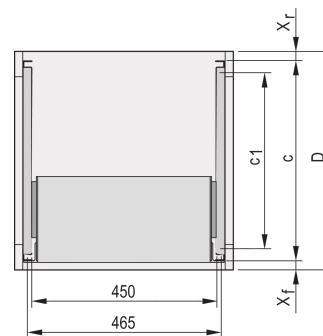

C-Profile Adaptor for Subracks Assembled into Cabinets, 355 mm

CATALOG NUMBER

24562-456

The C-profile, assembled on the Side Panel of the subrack serves to fix the subrack on the guiding profile when mounted into a cabinet.

CERTIFICATIONS

FEATURES

The C-profile fixes the subrack on the guiding profile when mounted into a cabinet.

PRODUCT ATTRIBUTES

Depth: 355mm

Package Quantity: 2

Finish: Anodized

Material: Aluminum