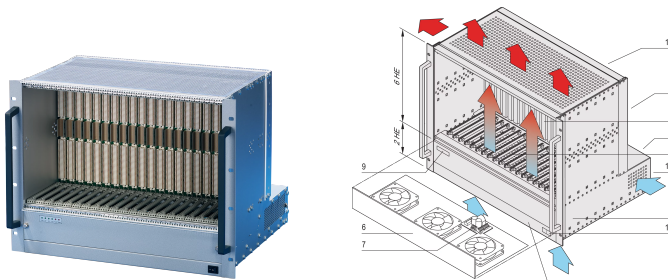

VME64x System, 8 U, 21 Slot, Open Frame PSU

CATALOG NUMBER

20836-820

VME64 system for 21 VME64x boards 6 U, 160 mm. Rear I/O option The power for the system is supplied by a open frame power supply. A fan control module monitors the fans, the temperature and voltage.

CERTIFICATIONS

FEATURES

System in accordance with IEC 60297-3-101, 102, 103; IEEE 1101.1, 1101.10/11; backplane conforms to VITA 1.1-1997

PSU, open frame, 642 W (600 W at < 180 VAC)

Backplane VME64x 21 slot, 6 U, J1/J2 monolithic with P0 connector, in accordance with VITA 1-1994 and 1.1-1997

Heat dissipation by 3 fans, cooling from bottom to top; temperature-controlled by fan control module (FCM)

System for standard board mounting with board format, 6 U, 160 mm deep, Rear I / O option

Display module for DC operating voltages, fan and temperature alarm

PRODUCT ATTRIBUTES

Product Type: System

Number of Slots: 21

Type: 19" Rack Mount

Backplane Type: 6 U VME64 Extension

Data Transfer: VME64; VME2eSST

Power per Slot: 30W

Input Voltage AC: 100 – 240V