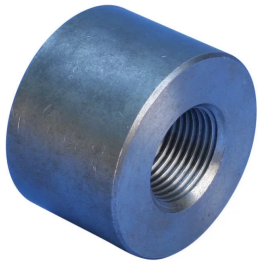

D6 Mechanical Anchor, Stainless Steel

Stainless steel couplers are specified whenever corrosive environmental conditions combine with the need for high load-bearing strength. nVent LENTON stainless steel couplers are commonly used when the construction materials may come into contact with de-icing salts, salt water or marine environments. Typical applications include bridges and bridge decks.

CARACTERÍSTICAS

Replaces conventional hooked reinforcing bar

Simplifies reinforcing bar placement and lowers placing costs

Head area exceeds 5x bar area (net 4x)

Duplex 2205 stainless steel provides a unique combination of strength and corrosion resistance

ESPECIFICACIONES

Table 1/2

Número de catálogo	Material	Acabado	Tamaño de las barras de armado, métrico	Tamaño de las barras de armado, EE. UU.	Diámetro (Ø)	Longitud (L)
EL32D6NSS	Acero inoxidable dúplex 2205 (EN 1,4462)	Claro	32 mm	#10	76 mm	40mm

Table 2/2

Número de catálogo	Peso por unidad
EL32D6NSS	1.19 kg

Diseñado para cumplir: ACI 318;AS3600;ASTM A970

DETALLES ADICIONALES DEL PRODUCTO

Bar dimensions and weights listed may vary by region. Coupler sizes not shown may be available by special order. Contact your nVent LENTON representative for more information.