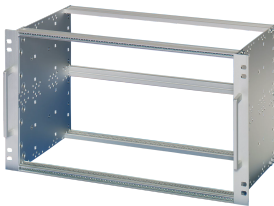

EuropacPRO 19" Subrack Kit for Railway, Retrofit Shielding, EN 50155

Servicios públicos de energía

Subrack for Railway applications, conform to EN50155 standard, non-shielded.

CERTIFICACIONES

CARACTERÍSTICAS

Shock and vibration tested to EN 50155, part 12.2.11

The 19" bracket is firmly fixed to the side panel (tox-cold welded) and is especially suited for high mechanical stresses (vibration resistance)

Modifications such as cutouts, different finishes or dimensions available

IP 20, in accordance with IEC 60529

The double 19" screwing position adds to additionally safety (NFF standard)

Supplied as space-saving flat-pack

ESPECIFICACIONES

Table 1/3

Número de catálogo	Rack Height	Profundidad	Package Quantity	For Mounting	Board Depth	EMC Gasket Type
--------------------	-------------	-------------	------------------	--------------	-------------	-----------------

21500-077	3 U	235 mm	1	Backplane	220 mm	Textile
21500-078	6 U	235 mm	1	Backplane	220 mm	Textile

Table 2/3

Número de catálogo	Shock and Vibration Tolerance	Handle Included	Montaje	Cumple con	EMC Shielding	Product Type
21500-077	5 g (force)	Sí	Rack	IEC 60297-3-103, EN 50155 part 12.2.11	No	Subrack/Chassis
21500-078	5 g (force)	Sí	Rack	IEC 60297-3-103, EN 50155 part 12.2.11	No	Subrack/Chassis