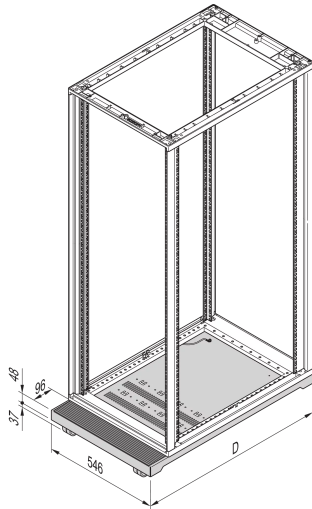

Novastar Mobile Plinth

Aluminum mobile base plinth with load capacity of 200 kg, for aluminum cabinets with 600 mm breadth.

CERTIFICATIONS

FEATURES

St, 2 mm

4 castors

Rubber mat, 3 mm

Load-carrying capacity 200 kg

Base/plinth height H = 100 mm

SPECIFICATIONS

Product Type: Cabinet/Rack Base

Material: Steel

Table 1/2

Catalog Number	Width	Depth	Package Quantity	Color	Color Code	Finish
----------------	-------	-------	------------------	-------	------------	--------