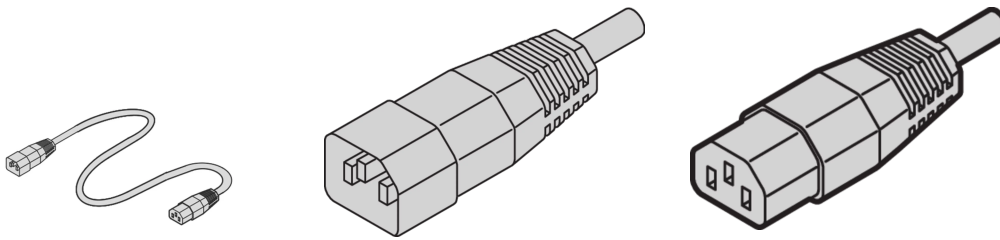

Mains Cable, IEC C14 to C13, 0.5 m, Black

CATALOG NUMBER

60110-360

nVent SCHROFF Mains cable provides practical, universal fastening with variable attachment facilities. They are general in nature and fit in to different applications like Fans, cabinet lights, etc., Industrial PC connections, Uninterruptible power supplies, Systems.

CERTIFICATIONS

FEATURES

Applications: Fans, cabinet lights, Industrial PC connections, Uninterruptible power supplies and Systems

PRODUCT ATTRIBUTES

Input Connector: IEC C14

Output Connector: IEC C13

Length: 500mm

Package Quantity: 1

Color: Black

Connector Type: Straight

Material: PVC

Product Type: Cable

Net Weight: 0.09kg

WARNING

nVent products shall be installed and used only as indicated in nVent's product instruction sheets and training materials. Instruction sheets are available at www.nvent.com and from your nVent customer service representative. Improper installation, misuse, misapplication or other failure to completely follow nVent's instructions and warnings may cause product malfunction, property damage, serious bodily injury and death and/or void your warranty.