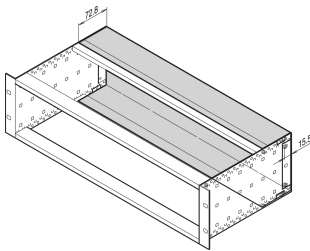

EuropacPRO Rear Hood for Stainless Steel EMC Gasket, 3 U, 42 HP

CATALOG NUMBER

34561-750

The rear hood is used as a shielded rear boundary and requires 60 mm space. Therefore if the rear hood is used, the side panel depth must be 60 mm greater than the board depth. Contact between the rear hood and the horizontal rails is established by the stainless steel contact strip for the cover plate. Thus no additional EMC sealing is necessary. Rear hood cannot be used simultaneously with rear corner profile.

CERTIFICATIONS

FEATURES

The rear hood is used as a shielded rear boundary. The rear hood requires 60 mm space. Therefore if the rear hood is used, the side panel depth must be 60 mm greater than the board depth. Example: For a board depth of 160 mm a side panel (with rear hood) of 235 mm (175 mm + 60 mm) is used

Contact between the rear hood and the horizontal rails is established by the stainless steel contact strip for the cover plate. Thus no additional EMC sealing is necessary

Rear hood cannot be used simultaneously with rear corner profile

For EMC-shielding please order EMC gasket for horizontal rail separately.

PRODUCT ATTRIBUTES

Rack Height: 3U

Rack Width: 42HP

Package Quantity: 1

Finish: Passivated

Material: Aluminum

Product Family: EuropacPRO