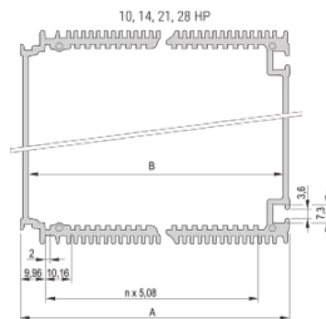

Product Type: Cover

Rack Height: 3U

Works With: Cassettes

Net Weight: 0.73kg

PCB Length metric: 160mm

ADDITIONAL PRODUCT DETAILS

Please order front Panel, rear Panel, brackets for PCBs and fixing materials separately.

Please take into consideration that deliveries may be carried out in the stated SPQs (SPQ, e.g. 5 pieces, 10 pieces, 50 pieces, etc.). Differing order quantities (e.g. 2 pieces) may be changed to the next possible delivery quantity = Standard Pack Quantity.

DIAGRAMS

WARNING

nVent products shall be installed and used only as indicated in nVent's product instruction sheets and training materials. Instruction sheets are available at www.nvent.com and from your nVent customer service representative. Improper installation, misuse, misapplication or other failure to completely follow nVent's instructions and warnings may cause product malfunction, property damage, serious bodily injury and death and/or void your warranty.