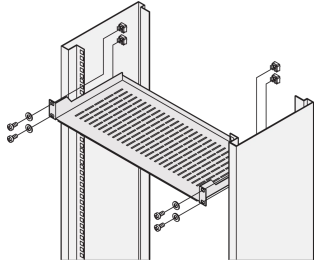

Etsirack Equipment Shelf, Metric

CATALOG NUMBER

20118-686

Shelf for installation in metric frames. Load capacity 10 kg.

CERTIFICATIONS

FEATURES

For installation in metric frames (fixing size 515 mm)

Installation height 49 mm

Load capacity 10 kg

PRODUCT ATTRIBUTES

Product Type: Shelf

Product Family: Etsirack

Type: Equipment Shelf

Material: Steel

Finish: Powder Coated

Color: Light Grey

Color Code: RAL 7035

Height: 49mm

Width: 497mm

Depth: 222mm