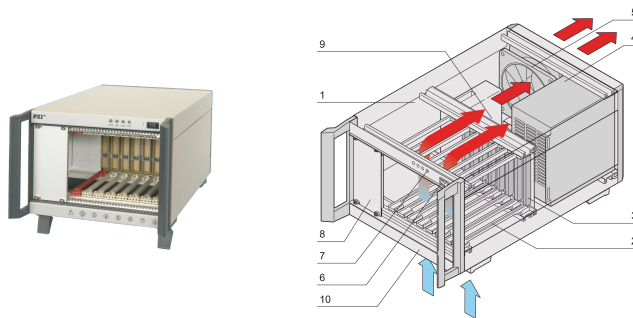

# PXI System With ATX PSU, 4 U, 8 slots, 44 HP

## CATALOG NUMBER

**14579-008**

PXI Desktop Chassis with vertical Card Cage for eight 3 U Boards and built in Power Supply.

## FEATURES

System in accordance with IEC 60297-3-101, -102, -103; IEEE 1101.1, 1101.10/11); Backplane, conforms to PICMG rev. 3.0 and PXI 2.0

PXI desktop chassis, 4 U, 44 HP with vertical card cage. Board format Front: 3U, 160 mm

## PRODUCT ATTRIBUTES

Product Type: System

Number of Slots: 8

Type: Desktop

Backplane Type: 3 U CompactPCI with PXIbus

Data Transfer: 64-bit PCI Bus

Power per Slot: 30W

Input Voltage AC: 100 – 240V