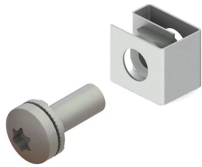

# On-Board Rack Mounting Kit

nVent SCHROFF provides cabinets, sub-racks, and front panels that encase the onboard electronics of train control systems with durable solutions that can withstand railway shock and vibration.

## SPECIFICATIONS

- Product Type:** Mounting Kit
- Works With:** On-Board Racks
- Material:** Steel
- Finish:** Zinc Plated

Table 1/1

Catalog Number	Package Quantity	Quick Ship
21120-205	8	No
21120-206	50	No
21120-207	100	No