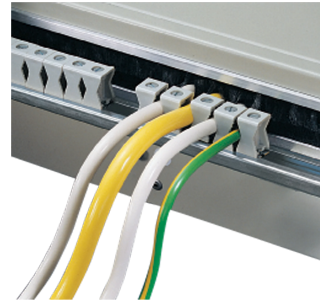

## CATALOG NUMBER

**60118-434**

Distribution box is used to house PDUs which safely distribute electricity from power source to devices in a circuit.

## FEATURES

For installation of power distribution modules on DIN profile rails (DIN 43880)

Two neutral conductors for terminal clamps from 4 ... 35 mm<sup>2</sup>

With cable support rail at rear, strain relief with clamps

## PRODUCT ATTRIBUTES

Package Quantity: 1

Finish: Aluminum-Zinc Plated

Material: Steel

Product Type: Power Distributor

Net Weight: 3.74kg