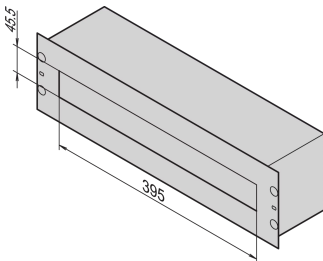

19" Distribution Box

CATALOG NUMBER

60118-434

Distribution box is used to house PDUs which safely distribute electricity from power source to devices in a circuit.

CERTIFICATIONS

FEATURES

For installation of power distribution modules on DIN profile rails (DIN 43880)

Two neutral conductors for terminal clamps from 4 ... 35 mm²

With cable support rail at rear, strain relief with clamps

PRODUCT ATTRIBUTES

Package Quantity: 1

Finish: Aluminum-Zinc Plated